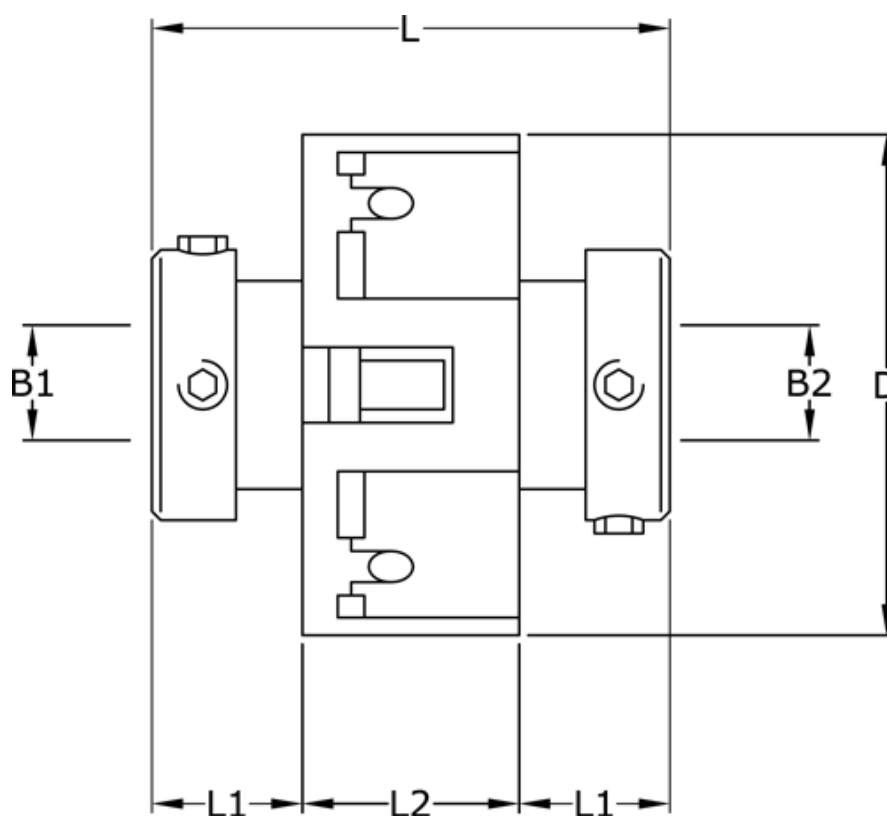

Article number: 3322203413838

Description: Uni-Lat Coupling size 203.41.38.38
set screw hub, bore 14/14 mm

Measures

B1	= 14
B2	= 14
D	= 41
L	= 38.1
L1	= 13.5
L2	= 11.2
Screw	= M5